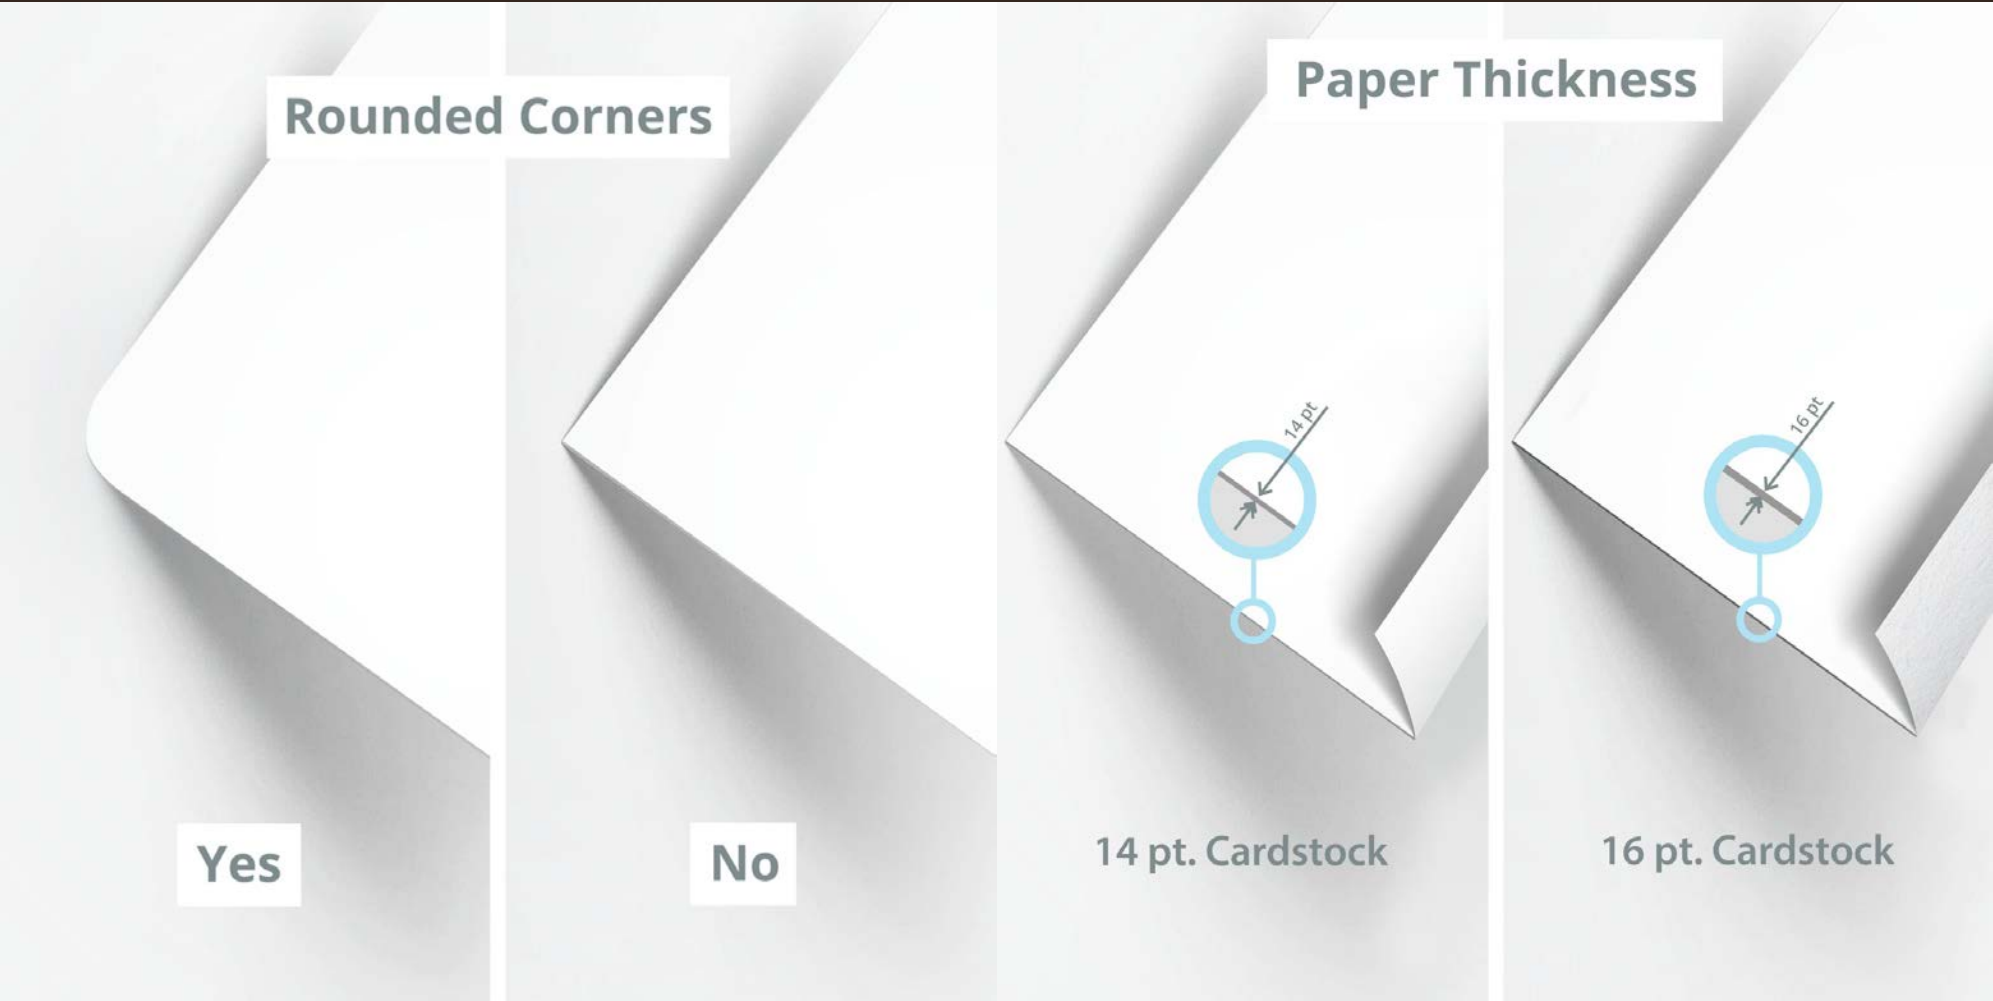

Rounded Corners

Yes

No

Paper Thickness

14 pt. Cardstock

16 pt. Cardstock