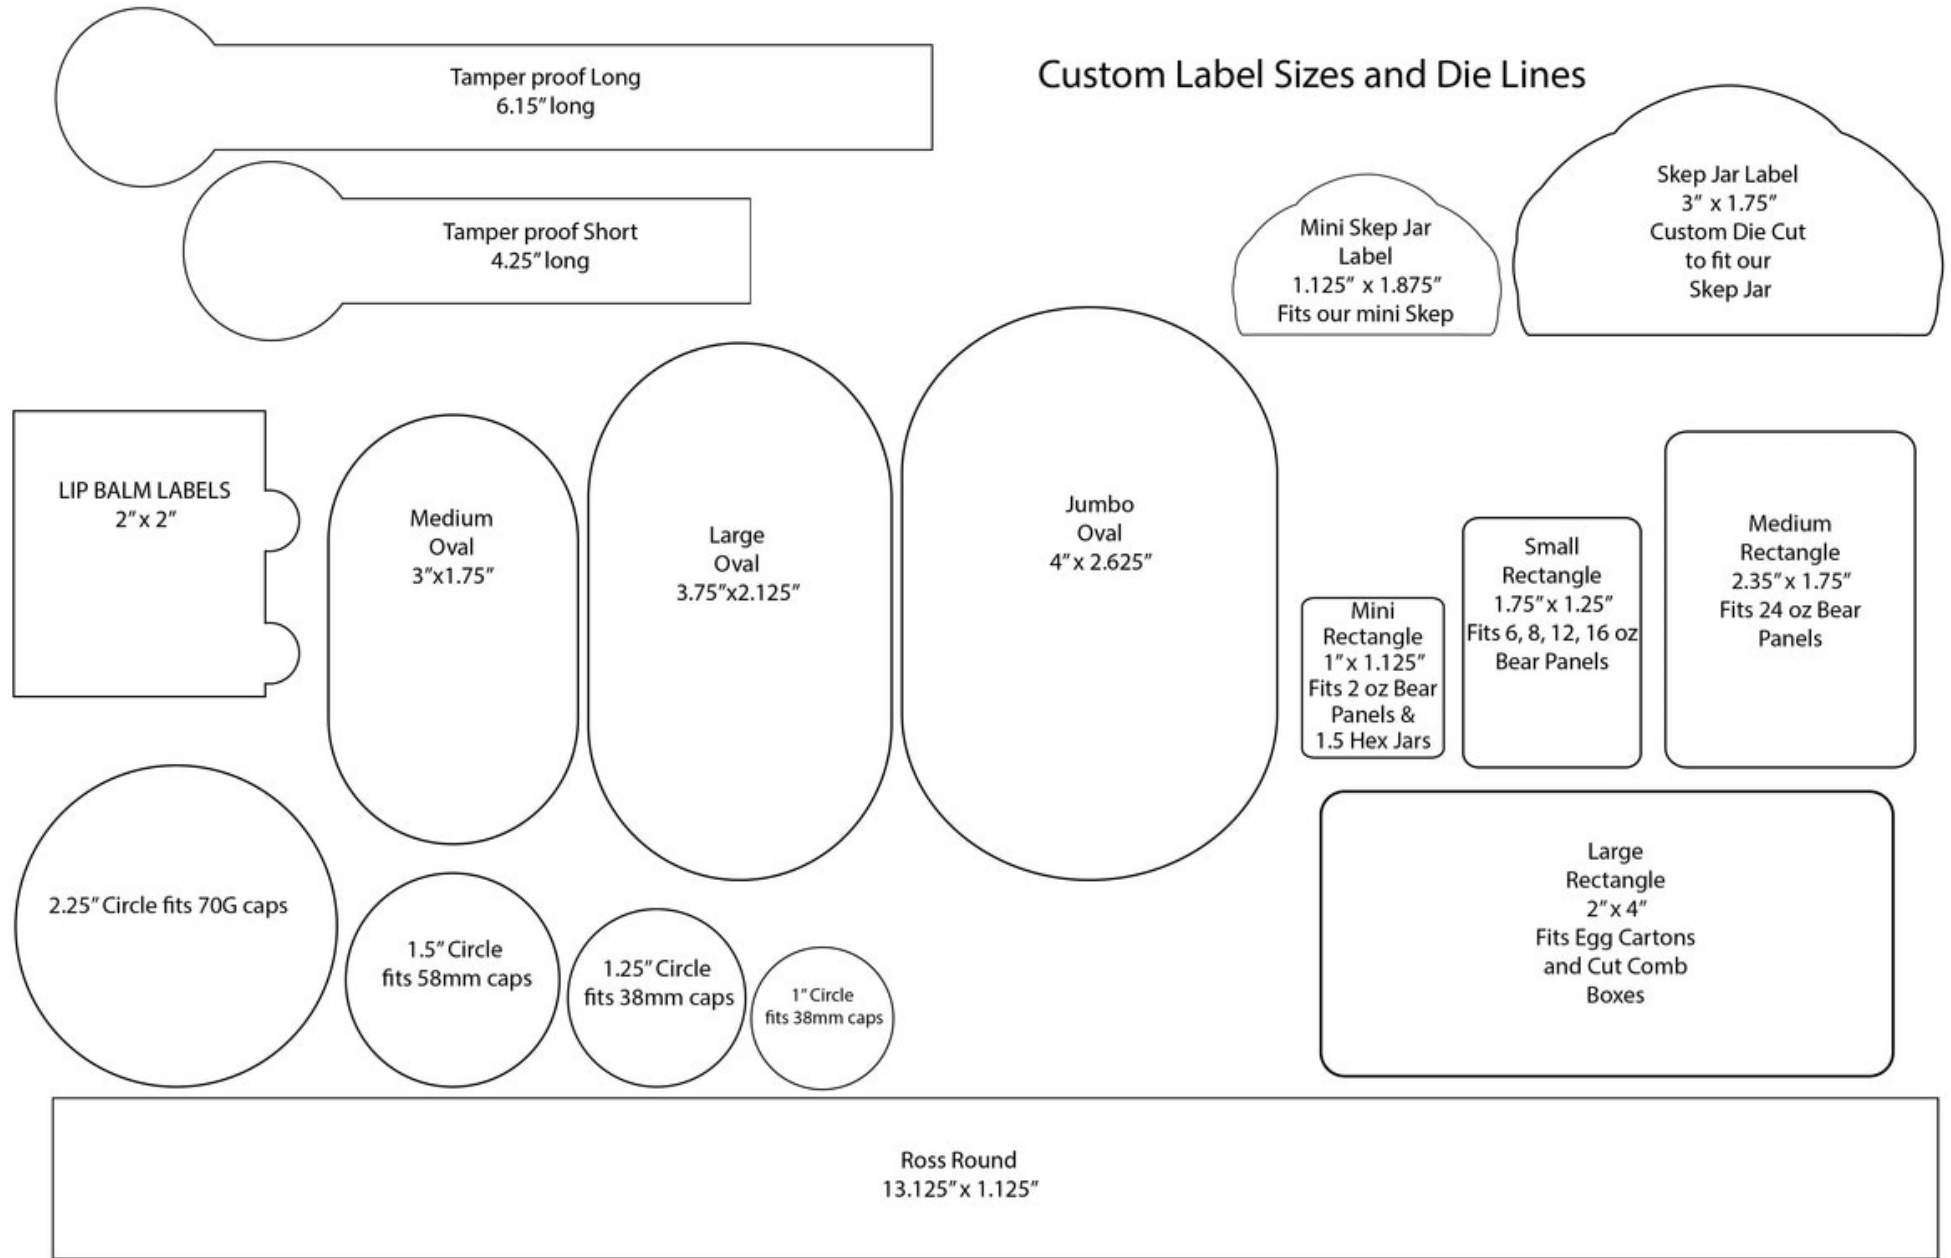

*Packaging
Inspirations*

Custom Label Sizes and Die Lines

Long Pre Printed
Tamper Proof Label 1.25" x 6.16"

Granulation: Most natural honey will crystalize. To reliquify, place in warm water. Do not feed to children under 1 year of age.

Tamper Proof Long

Tamper Proof Short

Skeps

Elegance Design

Pictured by shape, this is how our labels look on the different shaped labels.
Please choose a size to see a single shot of each label by size and design.

2x3.5" Rectangle

www.yourwebsite.com

ZAZZLE.COM

Size Chart

2" x 2"

2" x 3.5"

2.75" x 4.25"

2" x 6"