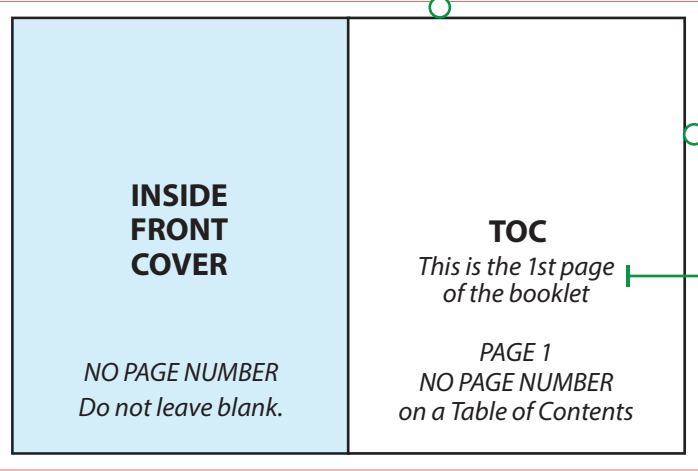

The total number of pages required in ANY book has to be divisible by four (4).

Inside Bleed = 0

Document Page: 1

Top Bleed 1/8"

Document Page: 2

Document Page: 3

Outside Bleed = 1/8"

Page numbers on right-hand pages are always odd numerals.

Outside Bleed = 1/8"

Document Page: 4

Document Page: 5

Trim Line  
Trim Size: 8.5" x 11"